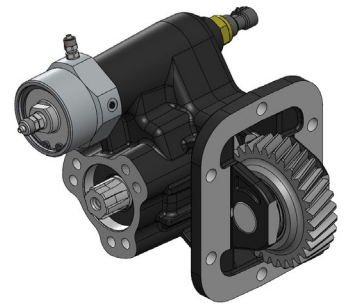

# PTOs for ISUZU MYR 9S gearbox

We are pleased to inform you that a New range of PTOs for ISUZU MYR 9S is now available.

07158610136

Electromagnetic clutch PTO

[Data sheet](#)

07108610131

Mechanical clutch PTO

[Data sheet](#)

07208610139

Pneumatic clutch PTO

[Data sheet](#)

07238610136

Vacuum clutch PTO

[Data sheet](#)

Code	Version	PTO ratio @1000 eng.rpm	Max torque	Mounting side	Output	Rotation	Mounting kit	Weight
		rpm	Nm					Kg
07238610136	13	715	196	Sinistro	Posteriore	Oraria	15400303240	9,2
07208610139								9
07108610131								9
07158610136								9,6