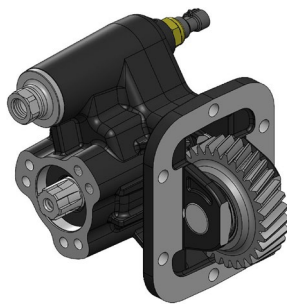

# PTOs for ISUZU MYR 9S gearbox

We are pleased to inform you that a New range of PTOs for ISUZU MYR 9S is now available.

07158610136

Electromagnetic clutch PTO

[Data sheet](#)

07108610131

Mechanical clutch PTO

[Data sheet](#)

07208610139

Pneumatic clutch PTO

[Data sheet](#)

07238610136

Vacuum clutch PTO

[Data sheet](#)

Code	Version	PTO ratio @1000 eng.rpm	Max torque	Mounting side	Output	Rotation	Mounting kit	Weight
		rpm	Nm					Kg
07238610136	13	715	196	Sinistro	Posteriore	Oraria	15400303240	9,2
07208610139								9
07108610131								9
07158610136								9,6