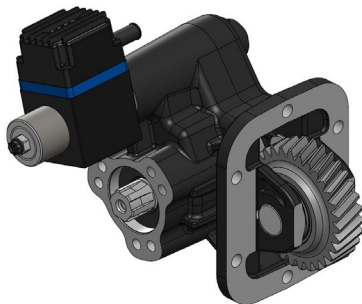

# PTOs for ISUZU MYR 9S gearbox

We are pleased to inform you that a New range of PTOs for ISUZU MYR 9S is now available.

07158610136

Electromagnetic clutch PTO

[Data sheet](#)

07108610131

Mechanical clutch PTO

[Data sheet](#)

07208610139

Pneumatic clutch PTO

[Data sheet](#)

07238610136

Vacuum clutch PTO

[Data sheet](#)

Code	Version	PTO ratio @1000 eng.rpm	Max torque	Mounting side	Output	Rotation	Mounting kit	Weight
		rpm	Nm					Kg
07238610136	13	715	196	Sinistro	Posteriore	Oraria	15400303240	9,2
07208610139								9
07108610131								9
07158610136								9,6