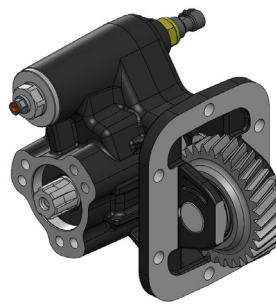

# PTOs for ISUZU MYR 9S gearbox

We are pleased to inform you that a New range of PTOs for ISUZU MYR 9S is now available.

07158610136

Electromagnetic clutch PTO

[Data sheet](#)

07108610131

Mechanical clutch PTO

[Data sheet](#)

07208610139

Pneumatic clutch PTO

[Data sheet](#)

07238610136

Vacuum clutch PTO

[Data sheet](#)

Code	Version	PTO ratio @1000 eng.rpm	Max torque	Mounting side	Output	Rotation	Mounting kit	Weight
		rpm	Nm					Kg
07238610136	13	715	196	Sinistro	Posteriore	Oraria	15400303240	9,2
07208610139								9
07108610131								9
07158610136								9,6